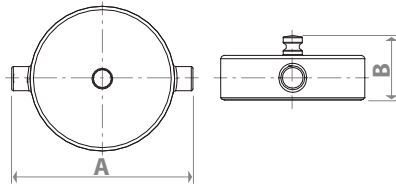

A80

Female cap with chain, hose thread with PIN/ROCKER lugs with main feature as following: forged brass body, brass chain, rated pressure 300 psi.

A81

Male plug with chain, hose thread with PIN/ROCKER lugs with main feature as following: forged brass body, brass chain, rated pressure 300 psi.

Dimensions

A80

Code	A [mm]	B [mm]
A80Y003	70	31,5
A80Y103	70	31,5
A80X004	69	31,5
A80Y004	69	31,5
A80Y104	69	31,5
A80X001	76	31,5
A80X101	76	31,5
A80Y001	76	31,5
A80Y005	78	31,5
A80Y041	109	39
A80X064	109	39
A80X164	109	39
A80Y064	109	39
A80Y164	109	39
A80X062	109	39
A80Y062	109	39
A80Y162	109	39
A80Y017	109	39
A80Y074	109	39
A80X072	115	39
A80Y072	115	39
A80X011	109	39
A80X111	109	39
A80Y011	109	39
A80Y111	109	39
A80X012	109	39
A80X112	109	39
A80Y012	109	39
A80X070	115	39
A80Y070	115	39
A80Y013	109	39
A80Y115	109	39
A80X066	109	39
A80Y066	109	39
A80Y166	109	39
A80Y067	115	39
A80X068	115	39
A80Y068	115	39
A80Y019	127	43,5
A80Y022	109	39
A80Y021	109	39
A80Y035	109	39
A80Y135	109	39
A80Y043	109	39
A80Y045	109	39
A80Y047	109	39
A80Y023	109	39
A80Y050	109	39
A80Y075	109	39
A80Y076	109	39
A80Y031	115	39
A80Y033	115	39
A80Y029	115	39
A80Y037	115	39