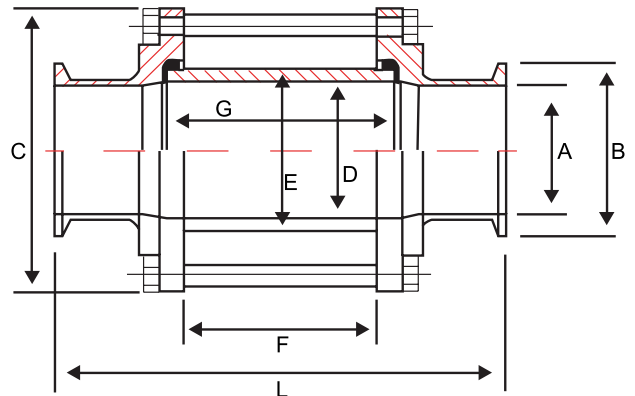

**DESIGN FEATURES:**

Size: 1-1/2" to 4"  
 Body: Machined 316 stainless steel  
 Ends: 3A clamp ends  
 Max Pressure 145 psi at ambient temperature  
 Seals: Silicone  
 Max Temperature: 120°C  
 Bolting: Stainless steel

\* Reference photo

Speed Logística y Servicios S.A.C.  
 Importador y distribuidor  
 autorizado de válvulas SUN en  
 territorio latinoamericano.

**DIMENSIONS (mm)**

SIZE	A	B	C	D	E	F	G	L	WEIGHT (kg)
1-1/2"	38.4	50.8	85.1	34.0	39.9	80.0	89.9	146.1	1.09
2"	47.5	64.0	104.9	49.8	60.0	80.0	89.9	149.9	1.13
2 1/2"	59.5	77.5	125.0	65.4	75.4	80.0	89.9	149.9	1.41
3"	72.9	90.9	125.0	75.4	85.1	80.0	89.9	156.0	2.00
4"	97.5	118.9	157.0	100.1	110.0	80.0	89.9	156.0	3.17