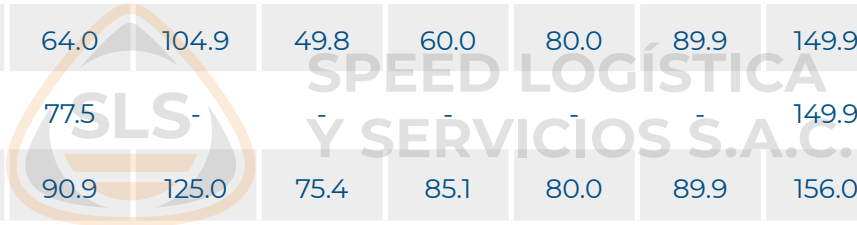

\* Reference photo

Speed Logística y Servicios S.A.C.  
 Importador y distribuidor  
 autorizado de válvulas SUN en  
 territorio latinoamericano.

**DIMENSIONS (mm)**

SIZE	A	B	C	D	E	F	G	L	WEIGHT (kg)
1-1/2"	38.4	50.8	85.1	34.0	39.9	80.0	89.9	146.1	1.09
2"	47.5	64.0	104.9	49.8	60.0	80.0	89.9	149.9	1.13
2 1/2"	59.5	77.5	125.0	65.4	75.4	80.0	89.9	149.9	1.41
3"	72.9	90.9	125.0	75.4	85.1	80.0	89.9	156.0	2.00
4"	97.5	118.9	157.0	100.1	110.0	80.0	89.9	156.0	3.17

MAC - MMXXI

\* Note : Dimensions, design and materials are subject to change without notice.